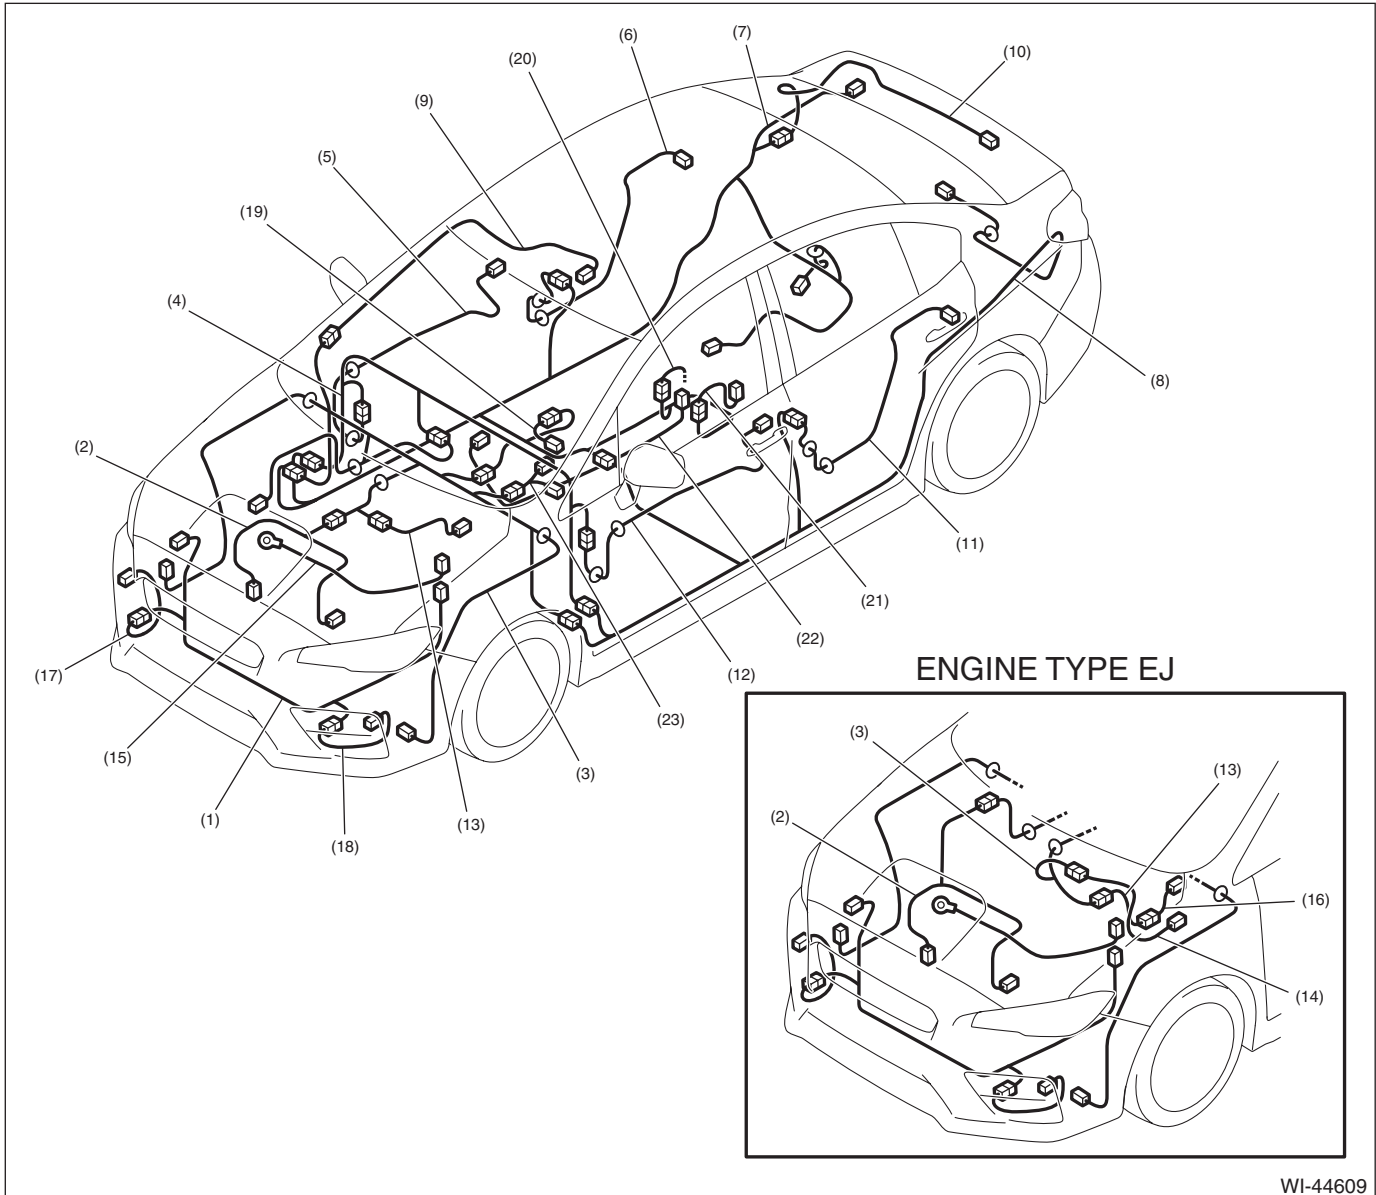

60. Harness Components Location

A: LOCATION

- | | | |
|-------------------------------------|---|---|
| (1) Front wiring harness | (9) Roof cord | (17) Bumper light cord RH |
| (2) Engine wiring harness | (10) Trunk lid cord | (18) Bumper light cord LH |
| (3) Bulkhead wiring harness | (11) Rear door cord LH | (19) Occupant detection wiring harness |
| (4) Instrument panel wiring harness | (12) Front door cord LH | (20) Adapter cord RH |
| (5) Front door cord RH | (13) Transmission cord | (21) Adapter cord LH |
| (6) Rear door cord RH | (14) Rear oxygen sensor cord | (22) AUX adapter cord |
| (7) Rear wiring harness RH | (15) Generator cord | (23) Keyless access interior antenna adapter cord |
| (8) Rear wiring harness LH | (16) Center differential wiring harness | |